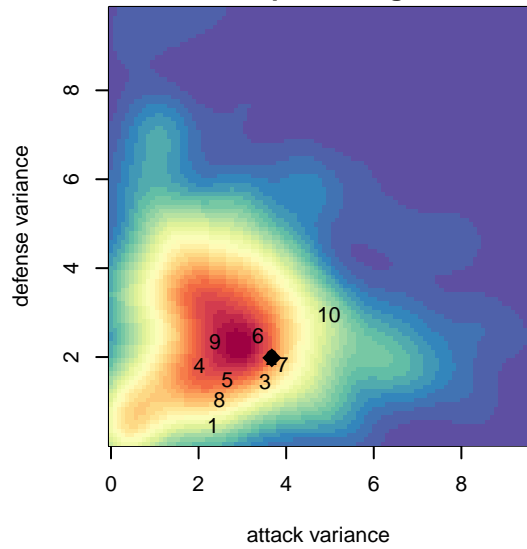

FC Nova SuperNova Black B04

FC Nova
 Boise, ID
 B04 total strength=672
 attack=0.91 defense=0.45
 fall league = Idaho D3 U11 North U11
 notes= MW

alt names used:
 FC NOVA BLACK 04 – MW
 FC NOVA BLACK 04/05 – MW (ID)

Venues played:
 2015 NWCL U11 U11
 2015 Idaho D3 U11 North U11
 2015 GEM State Challenge U12B Silver West l
 2015 FC Nova Fall Showcase U12B King

FC Nova SuperNova Black B04
 Dots are actual minus expected GF (blue circles) and GA (red triangles).
 Blue line is smoothed change in attack strength. Red is smoothed change in defense strength.

**attack and defense variance (black dot)
relative to other teams
and top 10 in region**

**attack and defense rating
relative to others at age
and all opponents in last 13 months**

Performance relative to 13 month average